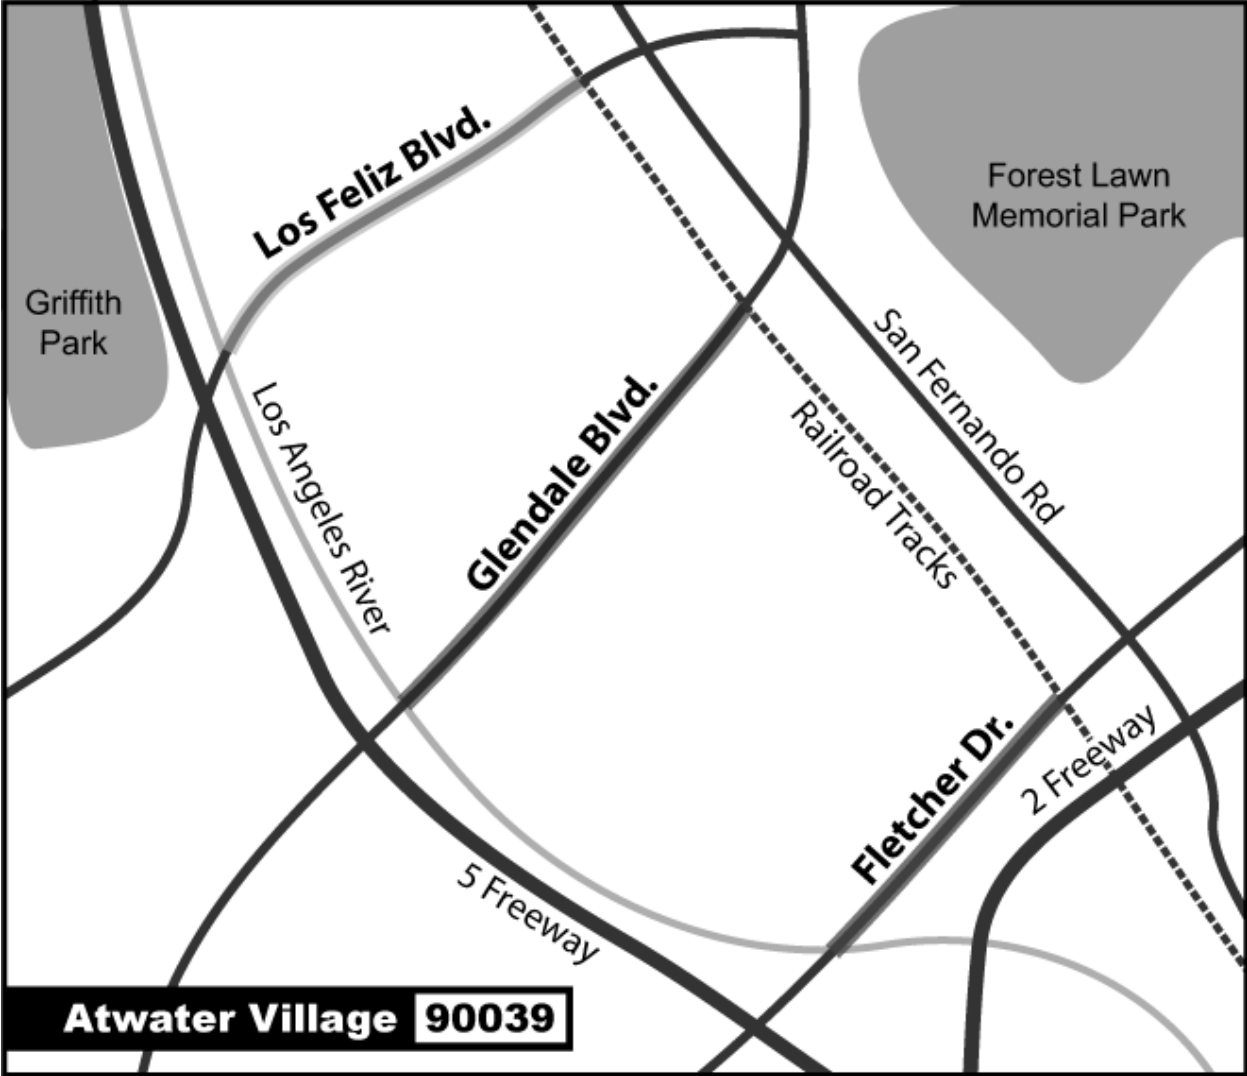

Business Members 2005-2006

Atwater Griffith Park Chamber of Commerce

www.atwaterchamber.org

Auto – Motorcycle Care

Gerardo Matamoros

Fletcher Body Shop, Inc 2721 Fletcher Drive Los Angeles CA 90039
323-660-9349